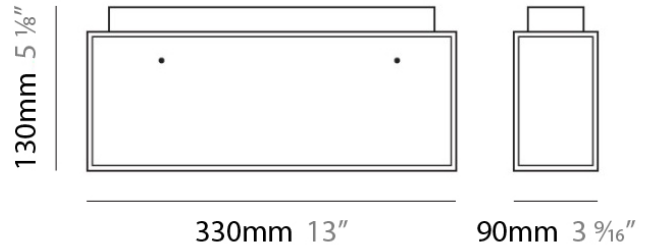

DOMINO SURFACE

D82075

PROJECT	_____
TYPE	_____
NOTES	_____
QUANTITY	_____
DATE	_____

GENERAL

Series: Domino
Brand: Panzeri
Division: Design
Mounting Type: Surface
Mounting Location: Ceiling
Subcategory: Ambient

PHYSICAL

Shape: Rectangle
Length (mm): 330
Length (in): 13
Width (mm): 90
Width (in): 3 1/2
Height (mm): 130
Height (in): 5 1/8
Light Distribution: Downlight
Weight (kg): 2.3
Weight (lbs): 5
Diffuser: Frosted White Glass
Fixture Material: Stainless Steel

ELECTRICAL

Number of Lamps: 3
Lamp Type: LED Retrofit / Halogen
Lamp Shape: T4
Bulb Included: Bulb Not Included
Total Output Wattage (W): 21 / 105
Max. Wattage Per Lamp (W): 7 / 35
Lamp Base: G9
Input Voltage (V): 120

LED

OPTICAL

RATINGS AND CERTIFICATIONS

Certified By: CSA Certified to UL and CSA Standards
IP rating: IP40