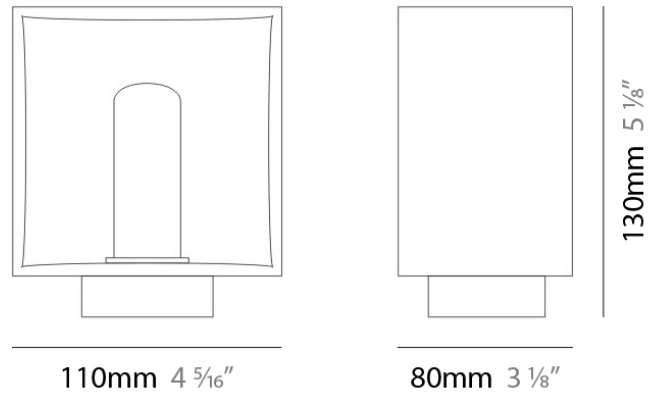

DOMINO PORTABLE

D84079

PROJECT
TYPE
NOTES
QUANTITY
DATE

GENERAL

Series: Domino
Brand: Panzeri
Division: Design
Mounting Type: Portable
Mounting Location: Table
Subcategory: Table

PHYSICAL

Shape: Cube
Length (mm): 110
Length (in): 4 ⁵/₁₆
Width (mm): 80
Width (in): 3 ¹/₈
Height (mm): 130
Height (in): 5 ¹/₈
Light Distribution: Omnidirectional
Weight (kg): 1.23
Weight (lbs): 2.7
Diffuser: Matte White Blown Glass
Fixture Finish: Metallic Gray
Fixture Material: Glass / Aluminum

ELECTRICAL

Number of Lamps: 1
Lamp Type: LED Retrofit
Lamp Shape: T4
Bulb Included: Bulb Not Included
Total Output Wattage (W): 3
Max. Wattage Per Lamp (W): 3
Lamp Base: G9
Input Voltage (V): 120

LED

OPTICAL

RATINGS AND CERTIFICATIONS

Certified By: CSA Certified to UL and CSA Standards
IP rating: IP40