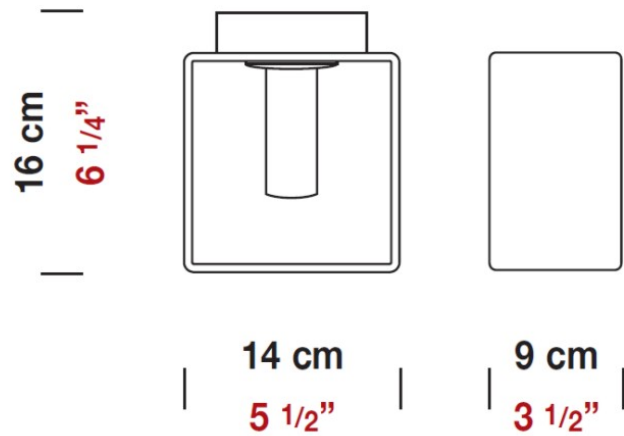

DOMINO SURFACE

D82036-WHI

PROJECT	_____
TYPE	_____
NOTES	_____
QUANTITY	_____
DATE	_____

GENERAL

Series: Domino
Brand: Panzeri
Division: Design
Mounting Type: Surface
Mounting Location: Wall
Subcategory: Ambient

PHYSICAL

Shape: Rectangle
Length (mm): 140
Length (in): 5 1/2
Width (mm): 90
Width (in): 3 5/16
Height (mm): 160
Height (in): 6 3/16
Light Distribution: Direct / Indirect
Weight (kg): 1.23
Weight (lbs): 2.71
Diffuser: Matte White Blown Glass
Fixture Material: Glass / Aluminum

ELECTRICAL

Number of Lamps: 1
Lamp Type: LED Retrofit / Halogen
Bulb Included: Bulb Not Included
Max. Wattage Per Lamp (W): 3 / 35
Lamp Base: G9
Driver Included: No

LED

OPTICAL

RATINGS AND CERTIFICATIONS

Certified By: CSA Certified to UL and CSA Standards
IP rating: IP40