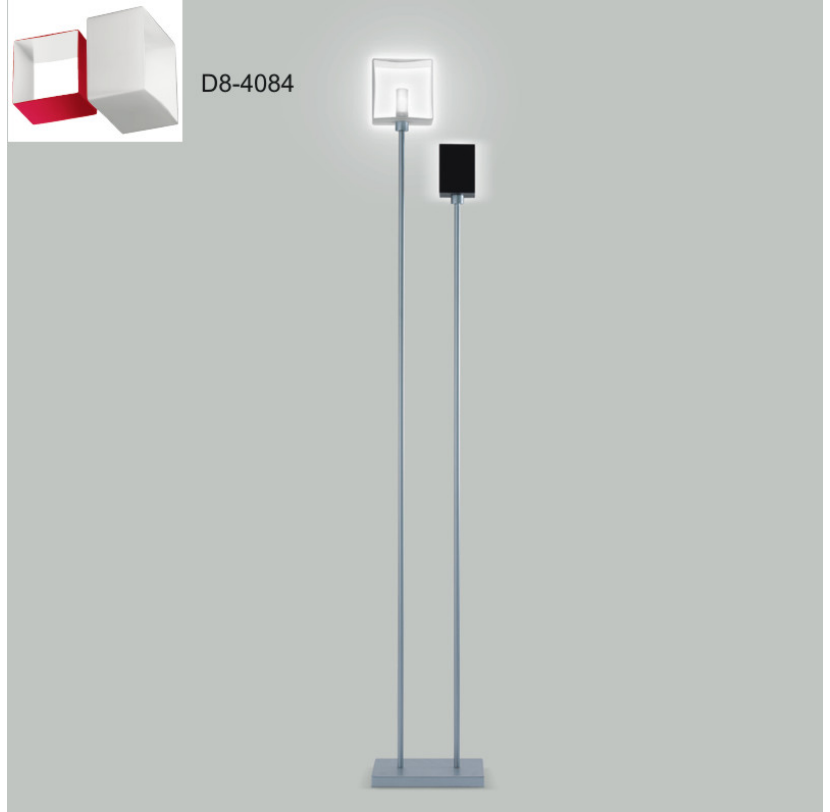

DOMINO PORTABLE

D84084

GENERAL

Series: Domino
Brand: Panzeri
Division: Design
Mounting Type: Portable
Mounting Location: Floor
Subcategory: Floor

PHYSICAL

Length (mm): 232
Length (in): 9 1/4
Width (mm): 165
Width (in): 6 1/2
Height (mm): 1650
Height (in): 65
Weight (kg): 1.23
Weight (lbs): 2.7
Diffuser: Matte White Printed Pyrex
Fixture Material: Metal

ELECTRICAL

Number of Lamps: 2
Lamp Type: LED Retrofit / Halogen
Lamp Shape: T10
Bulb Included: Bulb Not Included
Total Output Wattage (W): 28 / 120
Max. Wattage Per Lamp (W): 13 / 60
Lamp Base: G9
Input Voltage (V): 120

LED

OPTICAL

RATINGS AND CERTIFICATIONS

Certified By: CSA Certified to UL and CSA Standards
IP rating: IP40

PROJECT
TYPE
NOTES
QUANTITY
DATE