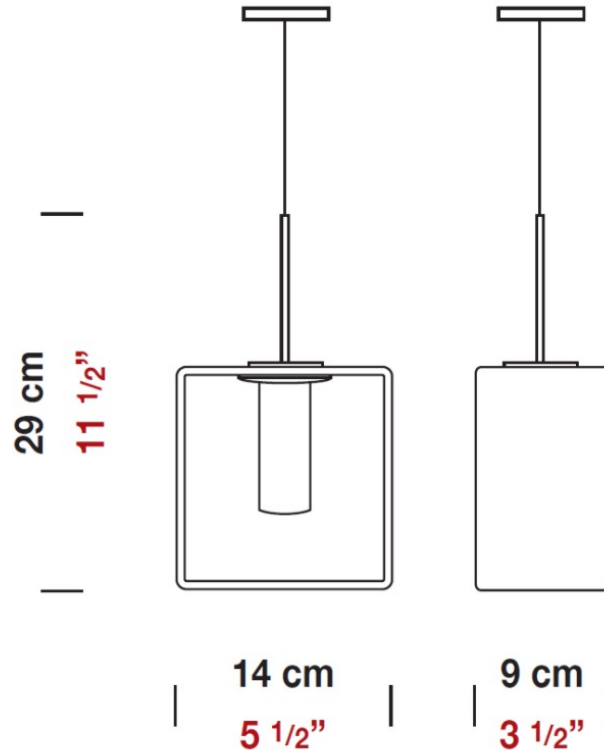

DOMINO SUSPENSION

D81048-BLK

PROJECT _____

TYPE _____

NOTES _____

QUANTITY _____

DATE _____

GENERAL

Series: Domino
Brand: Panzeri
Division: Design
Mounting Type: Suspension
Mounting Location: Ceiling
Subcategory: Pendant

PHYSICAL

Length (mm): 140
Length (in): 5 1/2
Width (mm): 90
Width (in): 3 9/16
Height (mm): 290
Height (in): 11 7/16
Max. Overall Height (mm): 2290
Max. Overall Height (in): 90 3/16
Weight (kg): 1.23
Weight (lbs): 2.71
Diffuser: Black Blown Glass

ELECTRICAL

Number of Lamps: 1
Lamp Type: LED Retrofit / Halogen
Bulb Included: Bulb Not Included
Total Output Wattage (W): 13 / 60
Max. Wattage Per Lamp (W): 13 / 60
Lamp Base: G9

LED

OPTICAL

RATINGS AND CERTIFICATIONS

Certified By: CSA Certified to UL and CSA Standards
IP rating: IP20