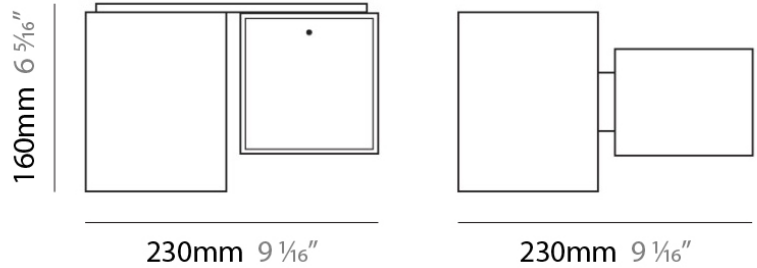

DOMINO SURFACE

D82074

PROJECT	
TYPE	
NOTES	
QUANTITY	
DATE	

GENERAL

Series: Domino
Brand: Panzeri
Division: Design
Mounting Type: Surface
Mounting Location: Ceiling

PHYSICAL

Shape: Cube
Length (mm): 230
Length (in): 9
Width (mm): 230
Width (in): 9
Height (mm): 160
Height (in): 6 5/16
Light Distribution: Direct
Weight (kg): 1.8
Weight (lbs): 4
Diffuser: Frosted White Glass
Fixture Material: Stainless Steel

ELECTRICAL

Number of Lamps: 2
Lamp Type: LED Retrofit
Lamp Shape: T4
Bulb Included: Bulb Not Included
Total Output Wattage (W): 6
Max. Wattage Per Lamp (W): 3
Lamp Base: G9
Input Voltage (V): 120

LED

OPTICAL

RATINGS AND CERTIFICATIONS

Certified By: CSA Certified to UL and CSA Standards
IP rating: IP40