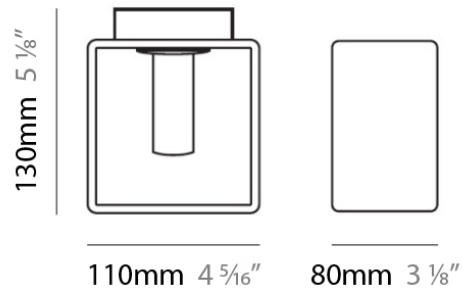

DOMINO SURFACE

D82033-BLK

PROJECT _____

TYPE _____

NOTES _____

QUANTITY _____

DATE _____

GENERAL

Series: Domino

Brand: Panzeri

Division: Design

Mounting Type: Surface

Mounting Location: Ceiling

Subcategory: Ambient

PHYSICAL

Shape: Rectangle

Length (mm): 110

Length (in): 4 ⁵/₁₆

Width (mm): 80

Width (in): 3 ¹/₈

Height (mm): 130

Height (in): 5 ¹/₈

Extension (in): 5 ¹/₈

Weight (kg): 1.23

Weight (lbs): 2.7

Diffuser: Black Blown Glass

Fixture Material: Glass / Aluminum

ELECTRICAL

Number of Lamps: 1

Lamp Type: LED Retrofit / Halogen

Bulb Included: Bulb Not Included

Total Output Wattage (W): 3 / 35

Max. Wattage Per Lamp (W): 3 / 35

Lamp Base: G9

Input Voltage (V): 120

LED

OPTICAL

RATINGS AND CERTIFICATIONS

Certified By: CSA Certified to UL and CSA Standards

IP rating: IP40