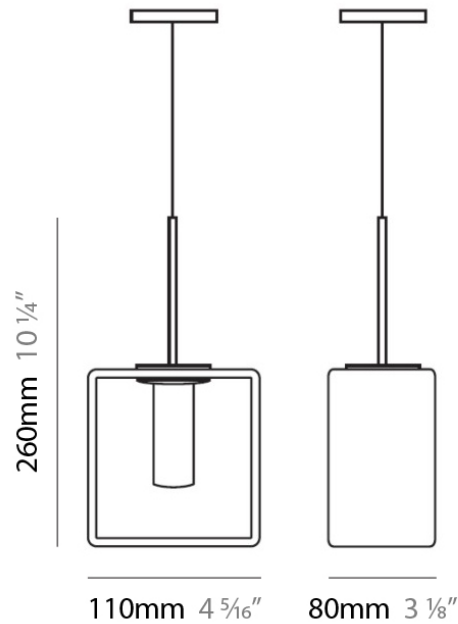

DOMINO SUSPENSION

D81045-WHI

GENERAL

Series: Domino
Brand: Panzeri
Division: Design
Mounting Type: Suspension
Mounting Location: Ceiling
Subcategory: Pendant

PHYSICAL

Length (mm): 110
Length (in): 4 ⁵/₁₆
Width (mm): 80
Width (in): 3 ¹/₈
Height (mm): 260
Height (in): 10 ¹/₄
Max. Overall Height (mm): 2260
Max. Overall Height (in): 89
Weight (kg): 1.23
Weight (lbs): 2.71
Diffuser: Matte White Blown Glass

ELECTRICAL

Number of Lamps: 1
Lamp Type: LED Retrofit / Halogen
Bulb Included: Bulb Not Included
Total Output Wattage (W): 13 / 60
Max. Wattage Per Lamp (W): 13 / 60
Lamp Base: G9
Input Voltage (V): 120

LED

OPTICAL

RATINGS AND CERTIFICATIONS

Certified By: CSA Certified to UL and CSA Standards