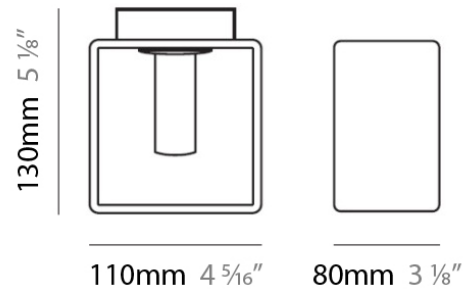

DOMINO SURFACE

D82033-WHI

PROJECT _____

TYPE _____

NOTES _____

QUANTITY _____

DATE _____

GENERAL

Series: Domino

Brand: Panzeri

Division: Design

Mounting Type: Surface

Mounting Location: Ceiling

Subcategory: Ambient

PHYSICAL

Shape: Rectangle

Length (mm): 110

Length (in): 4 ⁵/₁₆"

Width (mm): 80

Width (in): 3 ¹/₈"

Height (mm): 130

Height (in): 5 ¹/₈"

Extension (in): 5 ¹/₈"

Light Distribution: Direct / Indirect

Weight (kg): 1.23

Weight (lbs): 2.71

Diffuser: Matte White Blown Glass

Fixture Material: Glass / Aluminum

ELECTRICAL

Number of Lamps: 1

Lamp Type: LED Retrofit / Halogen

Lamp Shape: T4

Bulb Included: Bulb Not Included

Total Output Wattage (W): 13 / 60

Max. Wattage Per Lamp (W): 13 / 60

Lamp Base: G9

Input Voltage (V): 120

LED

OPTICAL

RATINGS AND CERTIFICATIONS

Certified By: CSA Certified to UL and CSA Standards

IP rating: IP20