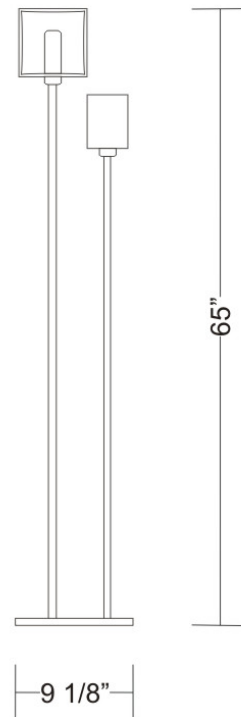

DOMINO PORTABLE

D84084

GENERAL

Series: Domino
Brand: Panzeri
Division: Design
Mounting Type: Portable
Mounting Location: Floor
Subcategory: Floor

PHYSICAL

Length (mm): 232
Length (in): 9 1/4
Width (mm): 165
Width (in): 6 1/2
Height (mm): 1650
Height (in): 65
Weight (kg): 1.23
Weight (lbs): 2.7
Diffuser: Matte White Printed Pyrex
Fixture Material: Metal

ELECTRICAL

Number of Lamps: 2
Lamp Type: LED Retrofit / Halogen
Lamp Shape: T10
Bulb Included: Bulb Not Included
Total Output Wattage (W): 28 / 120
Max. Wattage Per Lamp (W): 13 / 60
Lamp Base: G9
Input Voltage (V): 120

LED

OPTICAL

RATINGS AND CERTIFICATIONS

Certified By: CSA Certified to UL and CSA Standards
IP rating: IP40

PROJECT
TYPE
NOTES
QUANTITY
DATE