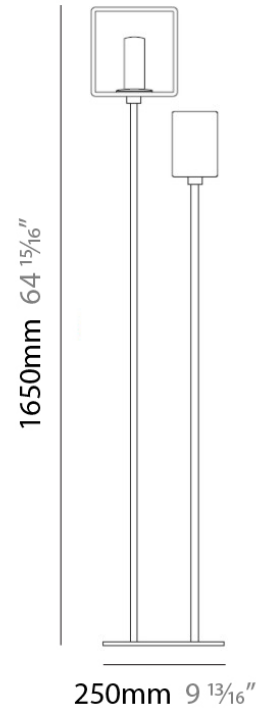

DOMINO PORTABLE

D84082

PROJECT	
TYPE	
NOTES	
QUANTITY	
DATE	

GENERAL

Series: Domino
Brand: Panzeri
Division: Design
Mounting Type: Portable
Mounting Location: Floor
Subcategory: Floor

PHYSICAL

Shape: Cube
Length (mm): 250
Length (in): 9 1/4
Width (mm): 160
Width (in): 6 3/4
Height (mm): 1650
Height (in): 65
Light Distribution: Omnidirectional
Weight (kg): 0.5
Weight (lbs): 1
Diffuser: White & White Blown Glass
Fixture Finish: Metallic Gray
Fixture Material: Glass / Aluminum

ELECTRICAL

Number of Lamps: 2
Lamp Type: LED Retrofit
Lamp Shape: T4
Bulb Included: Bulb Not Included
Total Output Wattage (W): 6
Max. Wattage Per Lamp (W): 3
Lamp Base: G9
Input Voltage (V): 120

LED

OPTICAL

RATINGS AND CERTIFICATIONS

Certified By: CSA Certified to UL and CSA Standards
IP rating: IP40