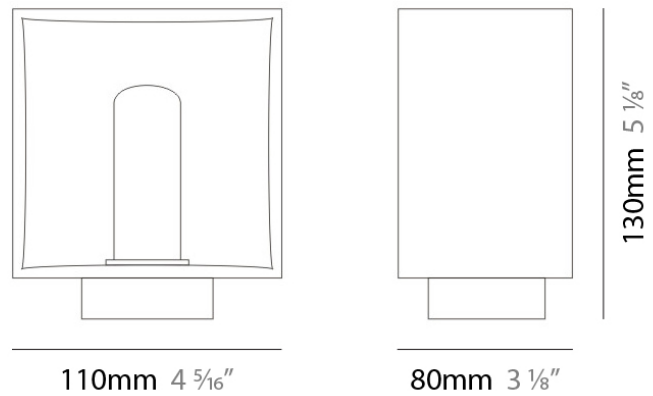

DOMINO PORTABLE

D84080

PROJECT
TYPE
NOTES
QUANTITY
DATE

GENERAL

Series: Domino
Brand: Panzeri
Division: Design
Mounting Type: Portable
Mounting Location: Table
Subcategory: Table

PHYSICAL

Shape: Cube
Length (mm): 110
Length (in): 4 ⁵/₁₆
Width (mm): 80
Width (in): 3 ¹/₈
Height (mm): 130
Height (in): 5 ¹/₈
Light Distribution: Omnidirectional
Weight (kg): 1.23
Weight (lbs): 2.7
Diffuser: Black Blown Glass
Fixture Finish: Metallic Gray
Fixture Material: Glass / Aluminum

ELECTRICAL

Number of Lamps: 1
Lamp Type: LED Retrofit
Lamp Shape: T4
Bulb Included: Bulb Not Included
Total Output Wattage (W): 3
Max. Wattage Per Lamp (W): 3
Lamp Base: G9
Input Voltage (V): 120

LED

OPTICAL

RATINGS AND CERTIFICATIONS

Certified By: CSA Certified to UL and CSA Standards
IP rating: IP40